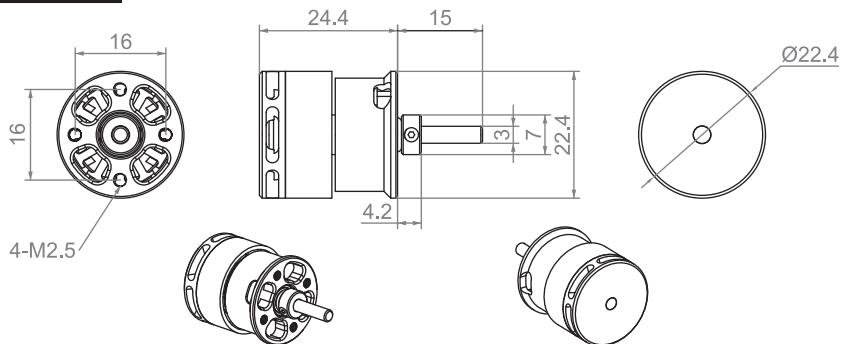

Xmotor EG Series

Dimensions 尺寸图

DUALSKY[®]
ADVANCED POWER SYSTEMS

2221EG

2225EG

2230EG