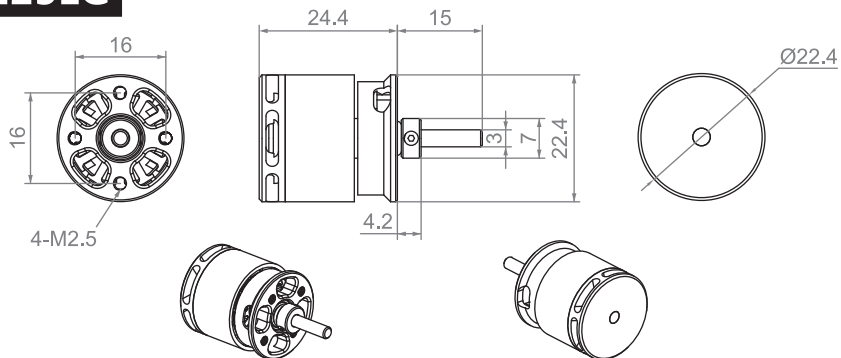

Xmotor EG Series

Dimensions 尺寸图

DUALSKY[®]
ADVANCED POWER SYSTEMS

2221EG

2225EG

2230EG