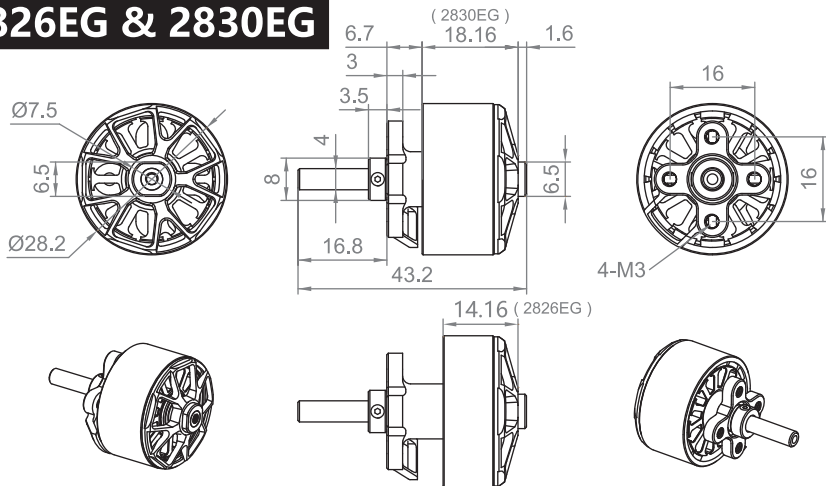

Xmotor EG Series

Dimensions 尺寸图

DUALSKY®
ADVANCED POWER SYSTEMS

2826EG & 2830EG