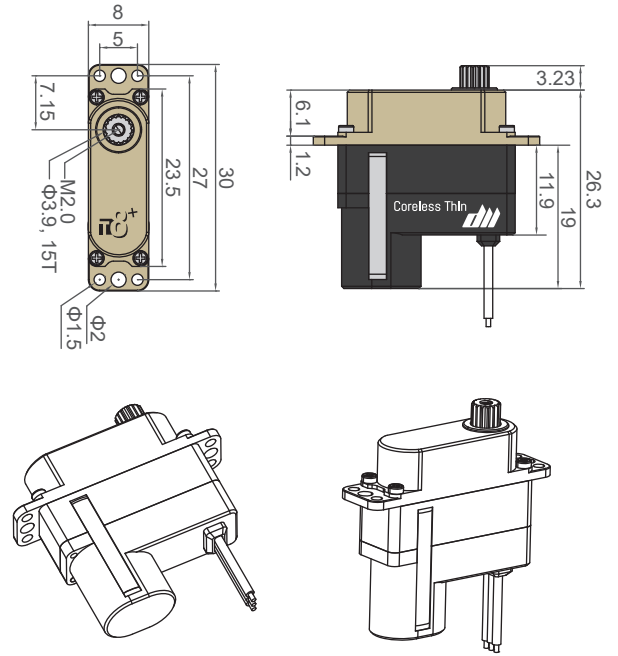

## T8

#22374

Coreless Thin

Dimensions: 23.5x8x22.3

(Unit : mm)

## T8P

#22376

Coreless Plus

Dimensions: 23.5x8x26.3

(Unit : mm)

## T8F

#22375

Thin Flat

Dimensions: 23.5x8x22.3

(Unit : mm)

## T8FP

#22377

Flat Plus

Dimensions: 23.5x8x26.3

(Unit : mm)