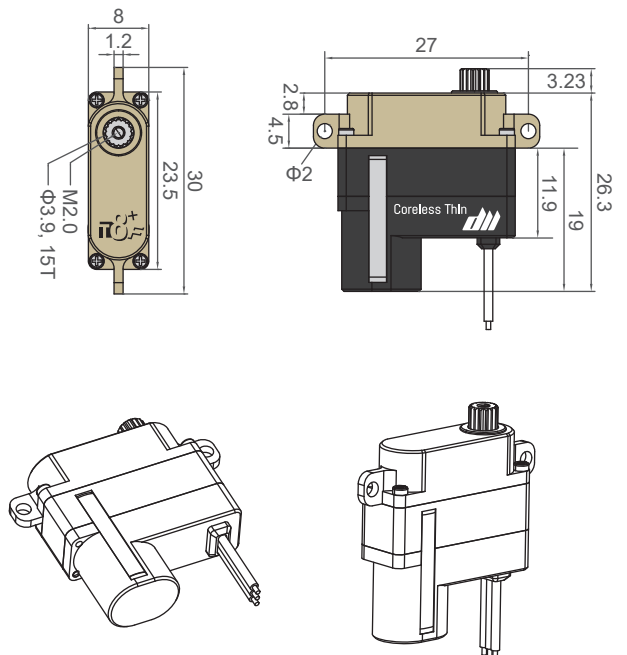

## T8P

#22376

Coreless Plus

Dimensions: 23.5x8x26.3

(Unit : mm)

## T8F

#22375

Thin Flat

Dimensions: 23.5x8x22.3

(Unit : mm)

## T8FP

#22377

Flat Plus

Dimensions: 23.5x8x26.3

(Unit : mm)