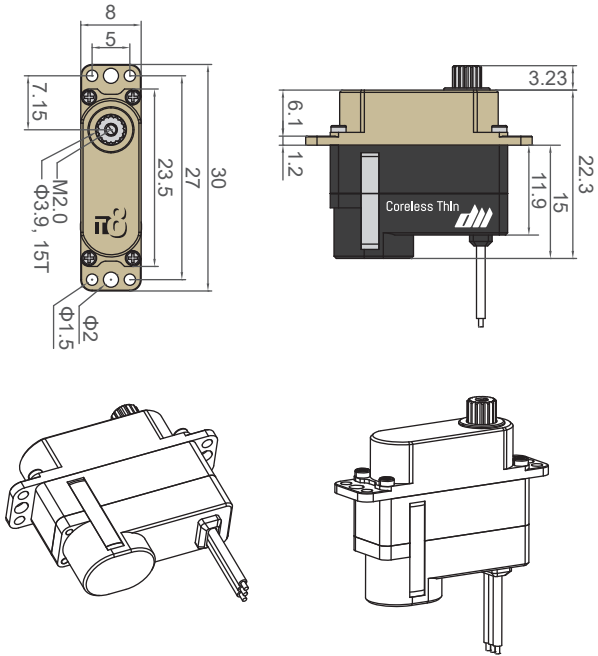

## T8

#22374

Coreless Thin

Dimensions: 23.5x8x22.3

(Unit : mm)

## T8P

#22376

Coreless Plus

Dimensions: 23.5x8x26.3

(Unit : mm)

## T8F

#22375

Thin Flat

Dimensions: 23.5x8x22.3

(Unit : mm)

## T8FP

#22377

Flat Plus

Dimensions: 23.5x8x26.3

(Unit : mm)