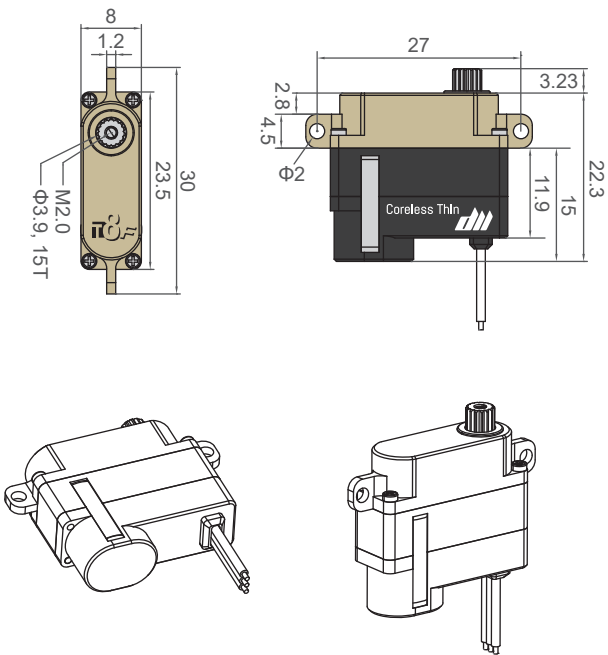

## T8

#22374

Coreless Thin

Dimensions: 23.5x8x22.3

(Unit : mm)

## T8P

#22376

Coreless Plus

Dimensions: 23.5x8x26.3

(Unit : mm)

## T8F

#22375

Thin Flat

Dimensions: 23.5x8x22.3

(Unit : mm)

## T8FP

#22377

Flat Plus

Dimensions: 23.5x8x26.3

(Unit : mm)